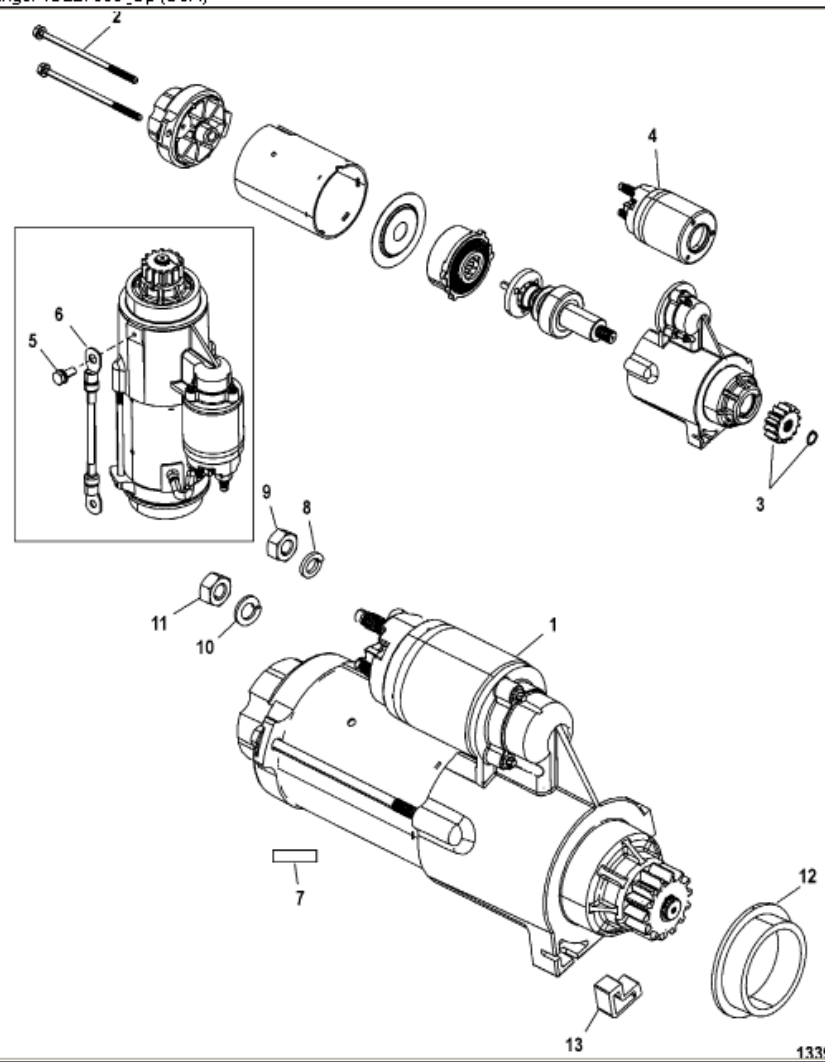

Parts List						
Ref	Class	Part	Description	Qty	Comment	Footnote
1	50	892339T	STARTER ASSEMBLY	1		
2	10	803005	THRU BOLT	2		
3	43	880805A	GEAR KIT	1		
4		809463A	SOLENOID KIT	1		
5	10	69035	SCREW AND LOCKWASHER, (.25	1		
6	84	93388A	CABLE ASSEMBLY, Black	1		
7		NSS	NOT SOLD SEPARATE, Decal/Wz	1		
8	13	40025	LOCKWASHER, (M5)	1		
9	11	40021	NUT, (M5)	1		
10	13	26993	LOCKWASHER, (.312)	1		
11	11	40021	NUT, (M8 - Stainless Steel)	1		
12		56703	COLLAR	2		
13		879845	STOP	1		